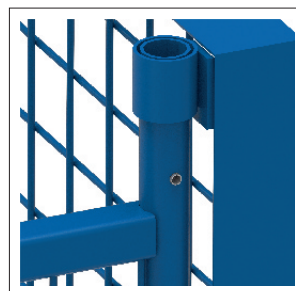

## Trolley

| Application   | Maximum load  | Coating   |
|---|---|---|
|  |  |   RAL |

| DIMENSIONS | LENGTH | WIDTH | HEIGHT |
|------------|--------|-------|--------|
| AR40/1     | 1640   | 590   | 1753   |